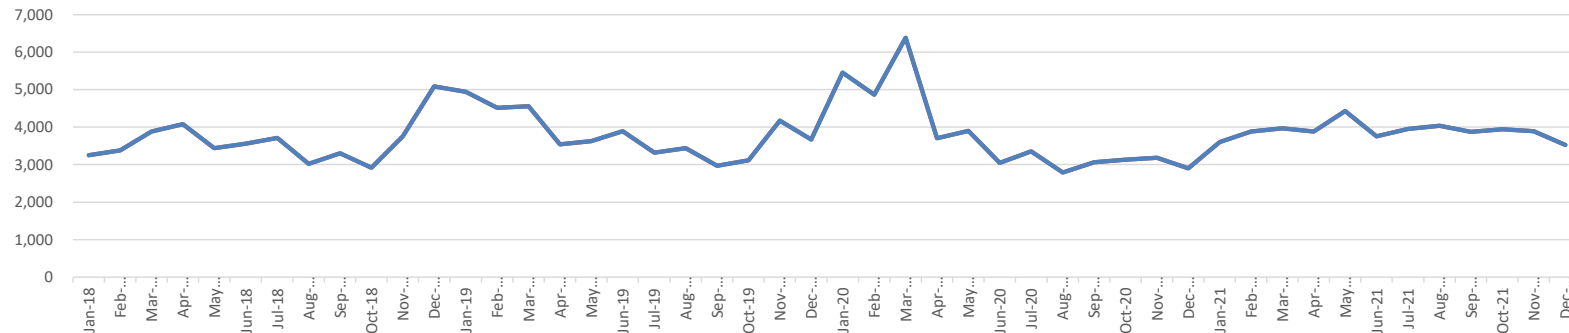

Monthly Visits to cuddingtonandsandwayonline.org